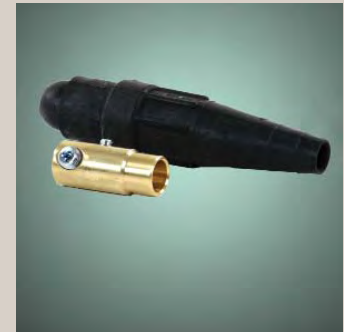

# Cam-Lok® Standard Series

All Cam-Lok part numbers available in convenient, single-use, color-coded packaging.

NON-VULCANIZED		MALE PLUG		
COLOR	CABLE SIZE	COMPLETE PART NO.	CONTACT ONLY PART NO.	INSULATOR ONLY PART NO.
BLACK	#2/0-4/0	E1018-8312	A200064-1	A200071-13
RED		E1018-8314		A200071-15
GREEN		E1018-8316		A200071-17
WHITE		E1018-8317		A200071-18
BLUE		E1018-8318		A200071-38
BROWN		E1018-8319		A200071-40
ORANGE		E1018-8315		A200071-16
YELLOW		E1018-8313		A200071-14

NON-VULCANIZED		FEMALE PLUG		
COLOR	CABLE SIZE	COMPLETE PART NO.	CONTACT ONLY PART NO.	INSULATOR ONLY PART NO.
BLACK	#2/0-4/0	E1018-8337	A200090-2	A200072-13
RED		E1018-8339		A200072-15
GREEN		E1018-8341		A200072-17
WHITE		E1018-8342		A200072-18
BLUE		E1018-8343		A200072-38
BROWN		E1018-8344		A200072-40
ORANGE		E1018-8340		A200072-16
YELLOW		E1018-8338		A200072-14

E1018-8312

E1018-8337

E1018 Series

**CAM-LOK STANDARD SERIES "BALL NOSE" DESIGN RECEPTACLES AND PLUGS HAVE BEEN USED FOR YEARS IN SHIPYARDS, CONSTRUCTION SITES AND POWER PLANTS. THEY HAVE BECOME THE STANDARD BY THE BROADCAST INDUSTRY IN CANADA, AS WELL AS THE WELDING INDUSTRY IN THE UNITED STATES.**

**RATINGS: 600 VOLTS UP TO 315 AMPERES CONTINUOUS**

**STANDARD MATERIALS**  
**CABLE SIZE: 2/0 - 4/0**  
**CONNECTOR BODY: TPE**  
**CONTACT: BRASS**

**AGENCY APPROVALS**  
**CSA CERTIFIED LR13963**

**ENVIRONMENTAL RATING: NEMA 3R**