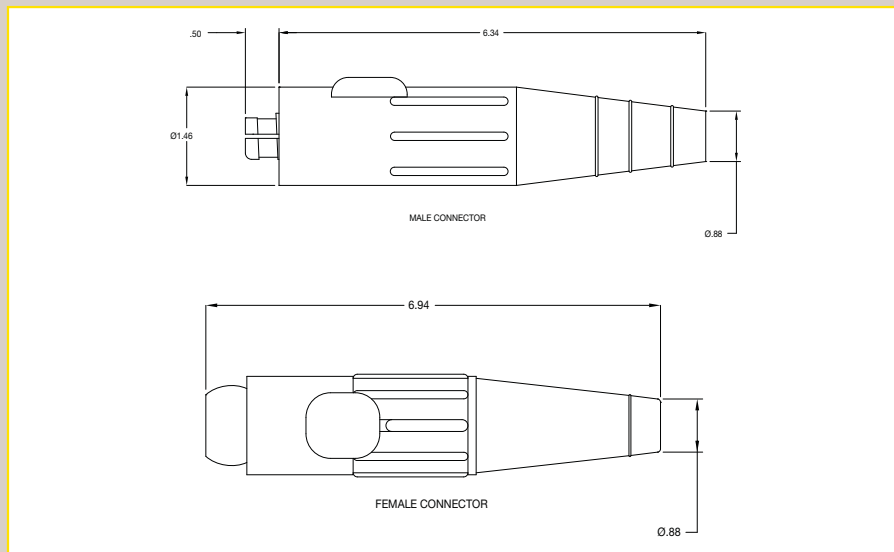

# Cam-Lok® Standard Series

All Cam-Lok part numbers available in convenient, single-use, color-coded packaging.

NON-VULCANIZED		MALE PLUG		
COLOR	CABLE SIZE	COMPLETE PART NO.	CONTACT ONLY PART NO.	INSULATOR ONLY PART NO.
BLACK	#2/0-4/0	E1018-8312	A200064-1	A200071-13
RED		E1018-8314		A200071-15
GREEN		E1018-8316		A200071-17
WHITE		E1018-8317		A200071-18
BLUE		E1018-8318		A200071-38
BROWN		E1018-8319		A200071-40
ORANGE		E1018-8315		A200071-16
YELLOW		E1018-8313		A200071-14

NON-VULCANIZED		FEMALE PLUG		
COLOR	CABLE SIZE	COMPLETE PART NO.	CONTACT ONLY PART NO.	INSULATOR ONLY PART NO.
BLACK	#2/0-4/0	E1018-8337	A200090-2	A200072-13
RED		E1018-8339		A200072-15
GREEN		E1018-8341		A200072-17
WHITE		E1018-8342		A200072-18
BLUE		E1018-8343		A200072-38
BROWN		E1018-8344		A200072-40
ORANGE		E1018-8340		A200072-16
YELLOW		E1018-8338		A200072-14

E1018-8312

E1018-8337

E1018 Series

**CAM-LOK STANDARD SERIES "BALL NOSE" DESIGN RECEPTACLES AND PLUGS HAVE BEEN USED FOR YEARS IN SHIPYARDS, CONSTRUCTION SITES AND POWER PLANTS. THEY HAVE BECOME THE STANDARD BY THE BROADCAST INDUSTRY IN CANADA, AS WELL AS THE WELDING INDUSTRY IN THE UNITED STATES.**

**RATINGS: 600 VOLTS UP TO 315 AMPERES CONTINUOUS**

**STANDARD MATERIALS**  
**CABLE SIZE: 2/0 - 4/0**  
**CONNECTOR BODY: TPE**  
**CONTACT: BRASS**

**AGENCY APPROVALS**  
**CSA CERTIFIED LR13963**

**ENVIRONMENTAL RATING: NEMA 3R**